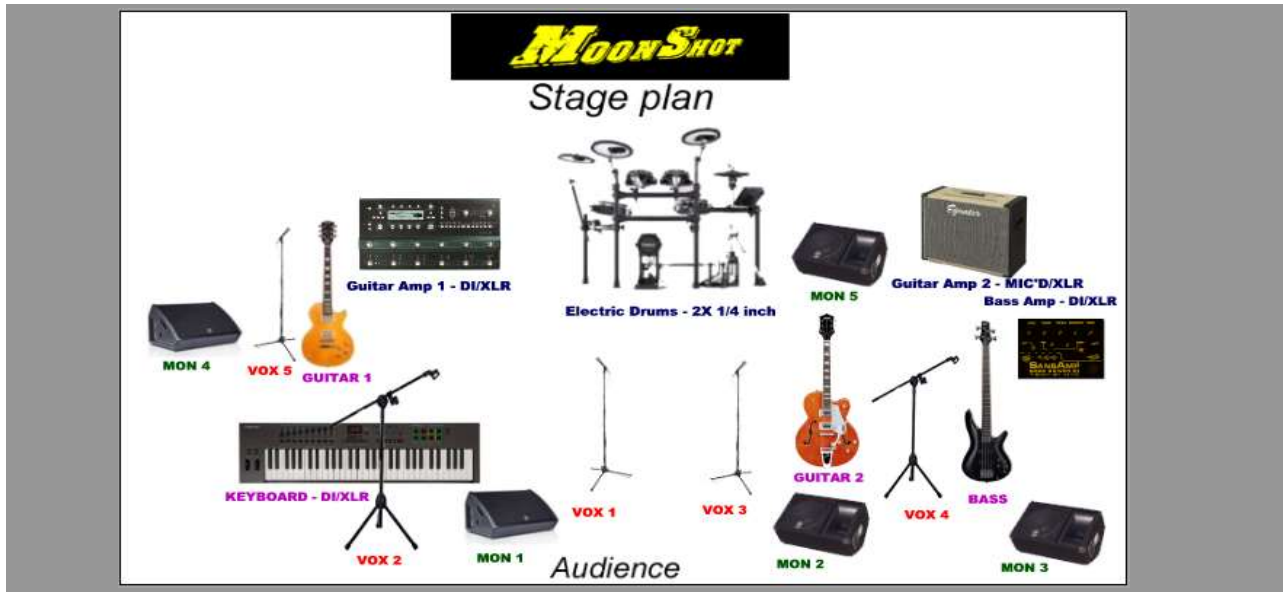

## Input List

	Use for	Input	FX insert	Monitor Line	Notes
<b>Microphones and DI</b>					
<b>Vox 1</b>	Lead Vocals (standalone Mic Stand)	10 ?			Jodi
<b>Vox 2</b>	Lead Vocals (over Keyboard)	12 ?			Jodi
<b>Vox 3</b>	Lead Vocals	11 ?			Ben
<b>Vox 4</b>	Vocals for Bass Player	1 ?			Chris
<b>Vox 5</b>	Vocals for Lead Guitar Player	9 ?			Aaron
<b>AMP DI/XLR to Lead Guitar Amp</b>	DI Input for Guitar Amp/Pedalboard	3			Aaron
<b>AMP DI/XLR to Guitar Amp 2</b>	DI Input for Guitar Amp	4			Ben
<b>DI AMP Box/XLR for Bass</b>	Bass Input	2			Chris
<b>Left/Right 1/4" Inputs (2)</b>	Electric Drums	5&6			Austin
<b>DI/XLR for Keyboard</b>	Keyboard Input	7&8			Jodi
<b>Click/Metronome</b>	Input for Click - band only	16			All

## Back Line

<b>Amps</b>					
Bass	Electric bass				Specs available upon request
Guitar	Electric guitar				Specs available upon request
Guitar	Electric guitar				Specs available upon request
Keyboard	Keyboard				Specs available upon request
<b>Stage Monitors</b>					
5 Wedges	1 each				
<b>Drum Set if Supplied by Venue</b>					
Snare drum					
Kick drum					
Rack tom 1					
Rack tom 2					
Floor tom 1					
Floor tom 2					
Hi-hat stand					
cymbal stands					
<b>Stage Hardware</b>					
Guitar Stand (3)					
Mic Stand (5)					
Amp Mic Stands (1)					